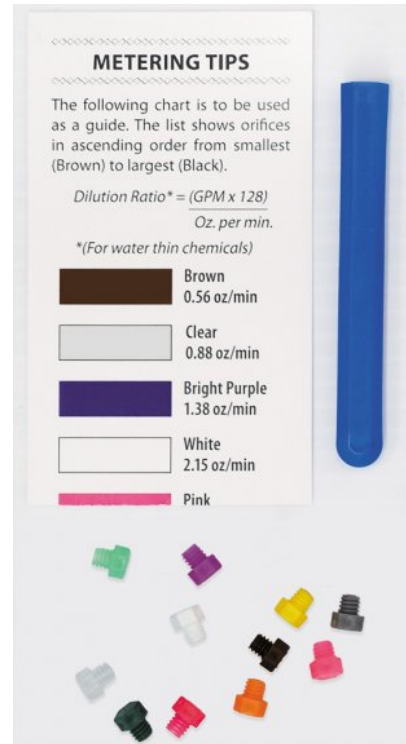

Lafferty Equipment Manufacturing, Inc. Installation & Operation Instructions

Model # 443784K · Metering Tips, PVDF - Color Coded (11)

CAUTION

Do not over-tighten metering tips during installation

Lafferty
EQUIPMENT MANUFACTURING INC.

www.laffertyequipment.com

501-851-2820

**WARNING! READ ALL
INSTRUCTIONS BEFORE
USING EQUIPMENT!**

OVERVIEW

Chemical management made simpler, neater, cleaner and safer. Convenient accessories to complement our wide range of chemical application equipment.