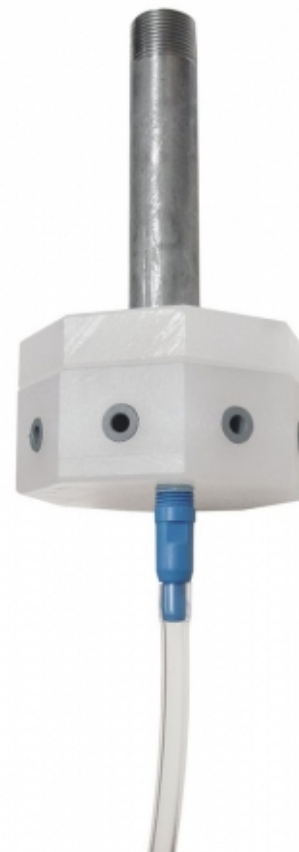

455 8-Way Fogger

MODEL # 950208

OVERVIEW

The 455 8-Way Fogger is a dry mist sprayer that uses compressed air (140 CFM @ 80 PSI) and venturi action to draw ready-to-use chemical solution from a nearby container and project it up to 35 feet in 8 directions. The adjustable output sprays mist (fog) into the air to cover exposed surfaces and penetrate hard-to-reach areas.

Key Features

- Atomizes and sprays chemical solutions using only compressed air
- Venturi action draws pre-diluted chemical from a nearby container
- Projects up to 35' in 8 directions
- Dry fog (mist) fills the air and covers exposed surfaces with chemical, including hard-to-reach areas
- 455 foggers produce drier output, without adjustments, compared to other fogger series (633, 305, etc.)
- *Optional* needle valve can further reduce chemical usage and output wetness
- Chemical pickup can be installed on the top or bottom
- Chemical resistant polypropylene construction ensures durability and years of outstanding performance
- See [Catalog 7](#) for hand held, permanently mounted and portable foggers
- Use the Lafferty [Fogger Planning Tool](#) to design the optimal fogging system for any facility

Includes

- Machined polypropylene fogger body
- Metering tip holder
- 10' chemical suction tube and strainer

OPTIONS

Stainless Steel Jug Racks

1 Gallon Round/Square	# 224200
1 Gallon Round/Square Locking	# 224200-L
2 ½ Gallon (8 ½" x 10 ½")	# 224210
5 Gallon (12" x 12")	# 224215
5 Gallon Round Locking	# 224216

To Control Solution Flow (Wetness of Fog)

Needle Valve, PVC, 1/4" FM	# 660781
----------------------------	----------

APPLICATIONS

- Odor Control
- Fumigation
- Insecticides
- Agriculture/Horticulture
- Animal Health
- Dairy
- Food & Beverage
- Hatchery
- Industrial
- Janitorial/Sanitation
- Metal Processing
- Pharm/Bio
- Supermarkets
- And Many Other Applications!