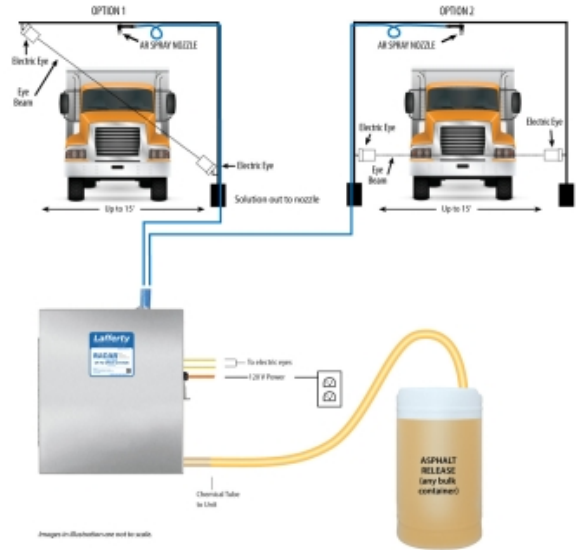

Includes

- Lockable, stainless steel pump enclosure
- 110V stainless steel electric pump
- Control box with delay/run timers and electric eye set
- 40' discharge hose with custom fan spray nozzle

OPTIONS

Heater Assembly

Retro-Fit Heater Assembly # 720981

Drum & Tote Stick Lengths & Seal Materials

Drum Stick, 33" (Viton or EPDM)	# 491643 / 491643-E
Drum Stick, 48" (Viton or EPDM)	# 491648 / 491648-E
Drum Stick, 54" (Viton or EPDM)	# 491645 / 491645-E
Tote Stick, 33" (Viton or EPDM)	# 491653 / 491653-E
Tote Stick, 48" (Viton or EPDM)	# 491654 / 491654-E
Tote Stick, 54" (Viton or EPDM)	# 491656 / 491656-E